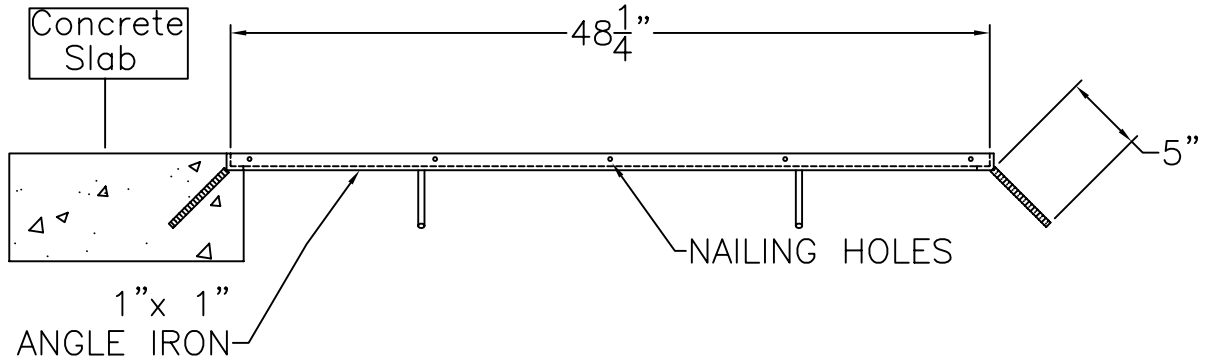

REBAR OR  
NELSON STUDS

 <b>DOBNEY FOUNDRY LTD.</b> <b>SURREY B.C.</b>	
48" TREE GRATE FRAME FOR SP-48, 2 PIECE UNIT	<b>NO.</b> 48FRAME