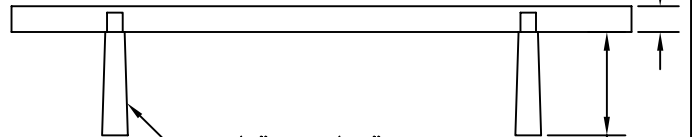

PLAN

PLAN BOTTOM

SECTION "A"

SECTION "B"

Ø1/4" TO Ø3/16" TAPER.  
BRASS MOUNTING PIN. THREAD  
OR BRAZE TO PLAQUE.

1.000" [25.40]

0.250" [6.35]

**DOBNEY** DOBNEY FOUNDRY LTD.  
SURREY B.C.