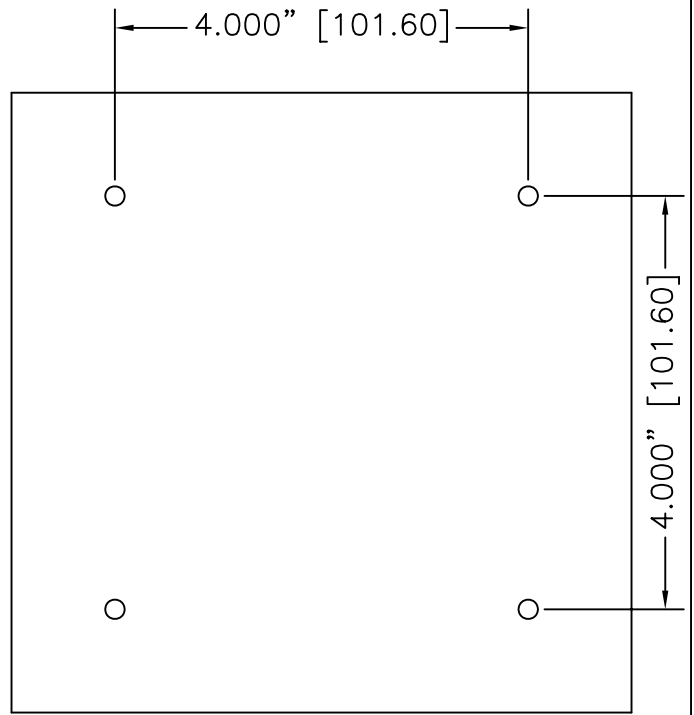

PLAN

PLAN BOTTOM

SECTION "A"

SECTION "B"

Ø1/4" TO Ø3/16" TAPER.  
BRASS MOUNTING PIN. THREAD  
OR BRAZE TO PLAQUE.

1.000" [25.40]

0.250" [6.35]

**DOBNEY** DOBNEY FOUNDRY LTD.  
SURREY B.C.

RATING-

Bronze flower plaque	NO.
----------------------	-----