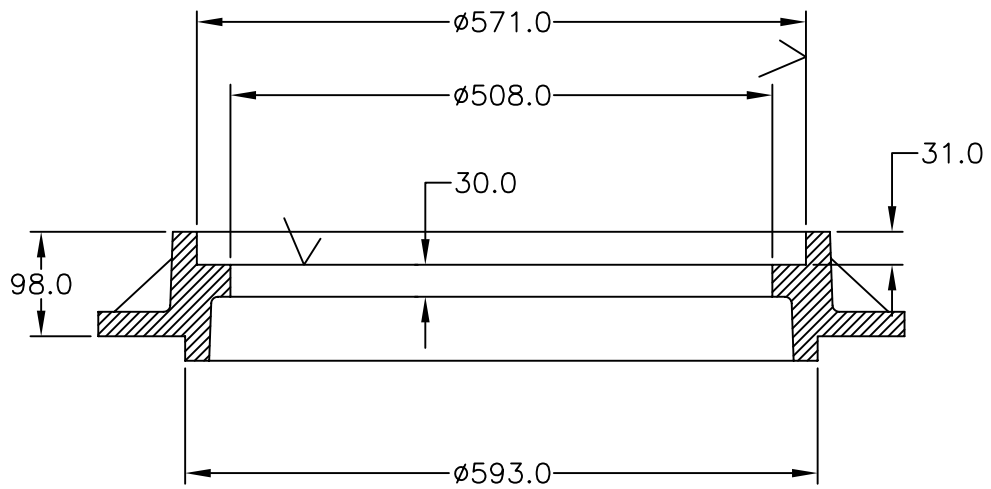

PLAN - COVER

	DOBNEY FOUNDRY LTD. SURREY B.C.	
	RATING-H-20	
FRAME	NO. C-20	