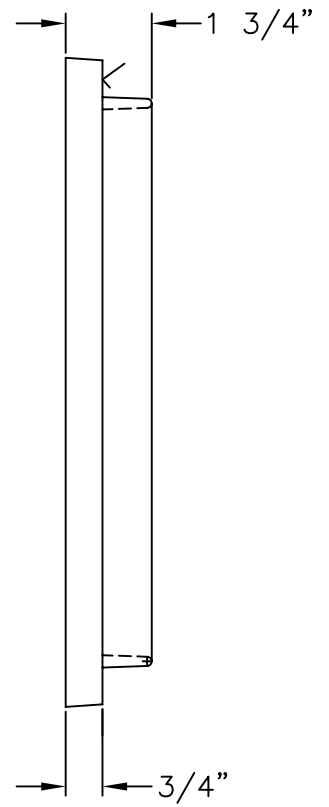

PLAN

DOBNEY FOUNDRY LTD.

13101-78A AVE.
SURREY, B.C. V3W 9B6

COVER

NO.
D-22C