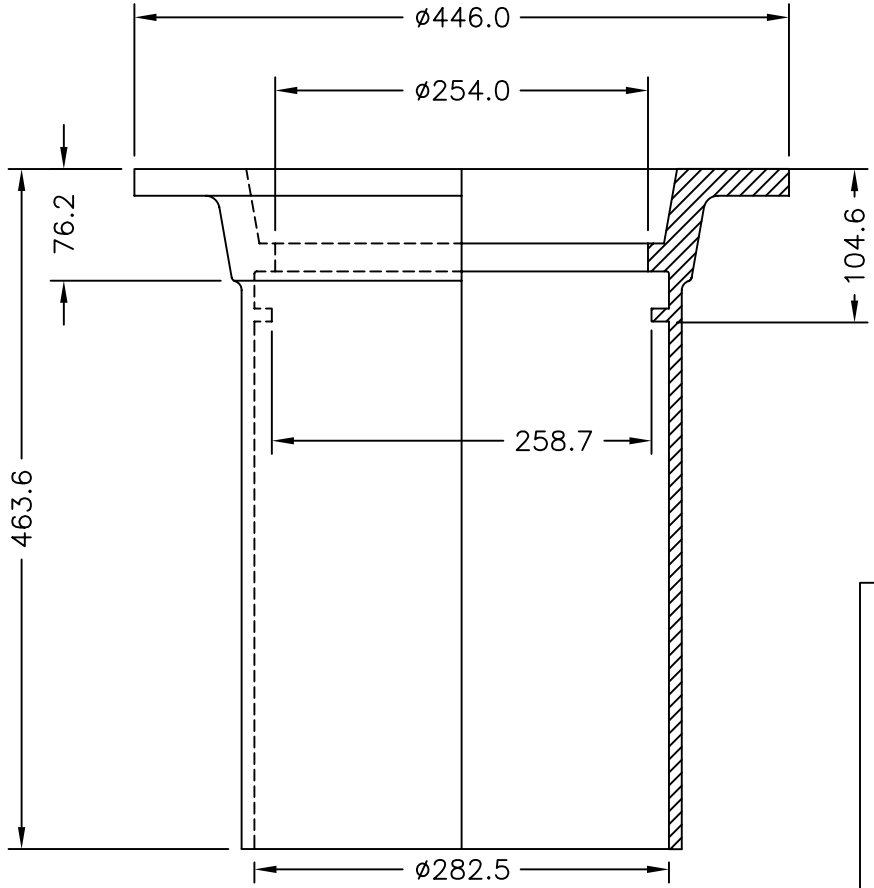

SEE DIMPLE
DETAIL

SEE ARROW
DETAIL

3/8" HIGH LETTERING

| | |
|--------------|------------------------------------|
| | DOBNEY FOUNDRY LTD. SURREY B.C. |
| RATING- H-20 | |
| VALVE BOX | NO. MR10-18B |