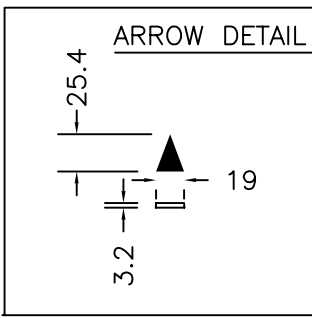

SEE DIMPLE
DETAIL

SEE ARROW
DETAIL

3/8" HIGH LETTERING

| | |
|--------------|------------------------------------|
| | DOBNEY FOUNDRY LTD. SURREY B.C. |
| RATING- H-20 | |
| VALVE BOX | NO. MR10-18B |