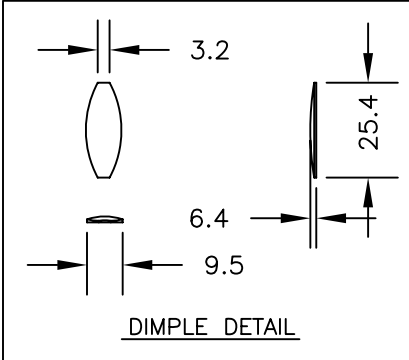

SEE DIMPLE
DETAIL

SEE ARROW
DETAIL

3/8" HIGH LETTERING

| | |
|--------------|------------------------------------|
| | DOBNEY FOUNDRY LTD. SURREY B.C. |
| RATING- H-20 | |
| VALVE BOX | NO. MR10-18B |