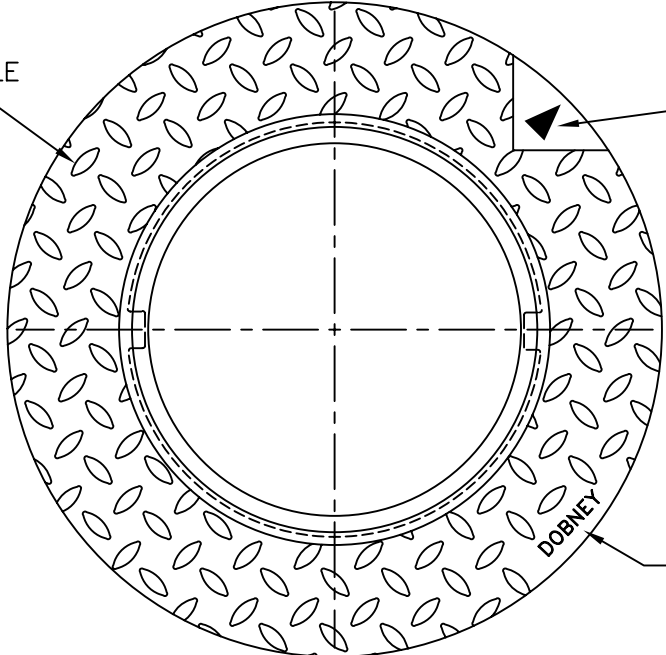

SEE DIMPLE
DETAIL

SEE ARROW
DETAIL

3/8" HIGH LETTERING

| | |
|--------------|------------------------------------|
| | DOBNEY FOUNDRY LTD. SURREY B.C. |
| RATING- H-20 | |
| VALVE BOX | NO. MR10-18B |