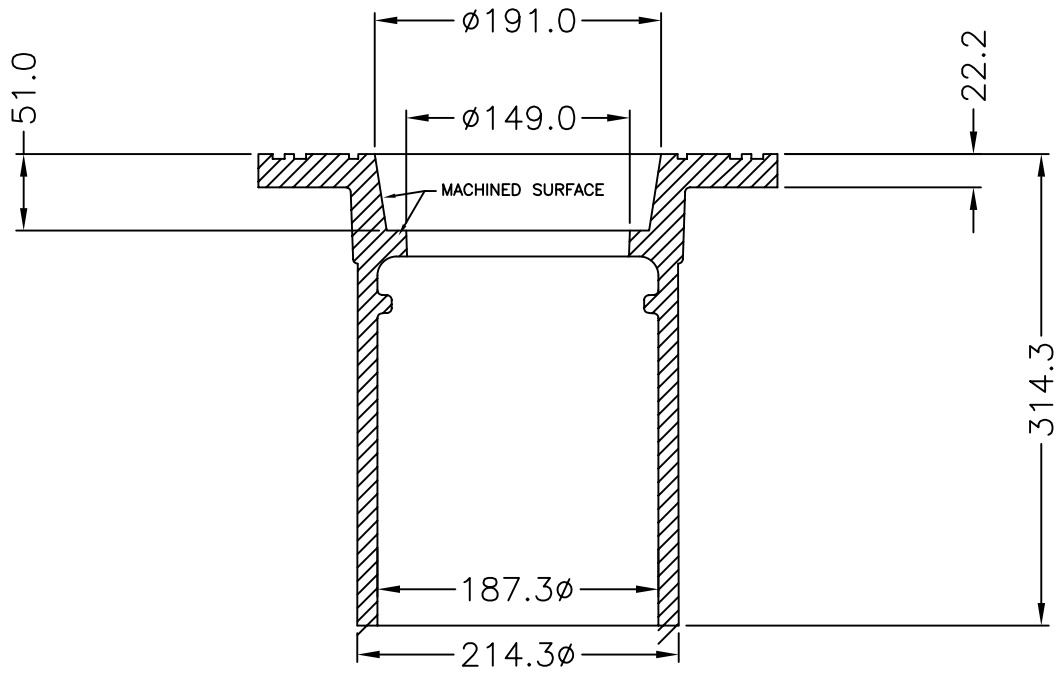

3/8" LETTERING.

SECTION A-A

APPROX. WEIGHT:
54 LBS

	DOBNEY FOUNDRY LTD. SURREY B.C.
RATING- HWY LOAD	
VALVE BOX BODY	NO. MR6-12