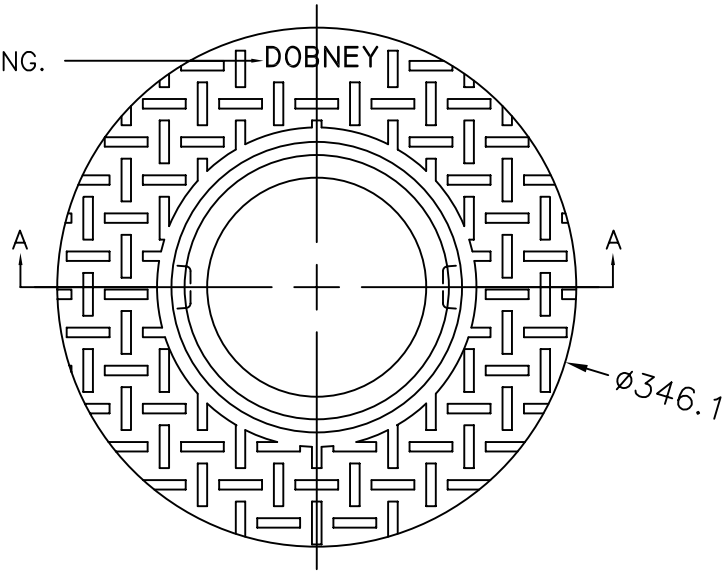

3/8" LETTERING.

SECTION A-A

APPROX. WEIGHT:
54 LBS

	DOBNEY FOUNDRY LTD. SURREY B.C.
RATING- HWY LOAD	
VALVE BOX BODY	NO. MR6-12