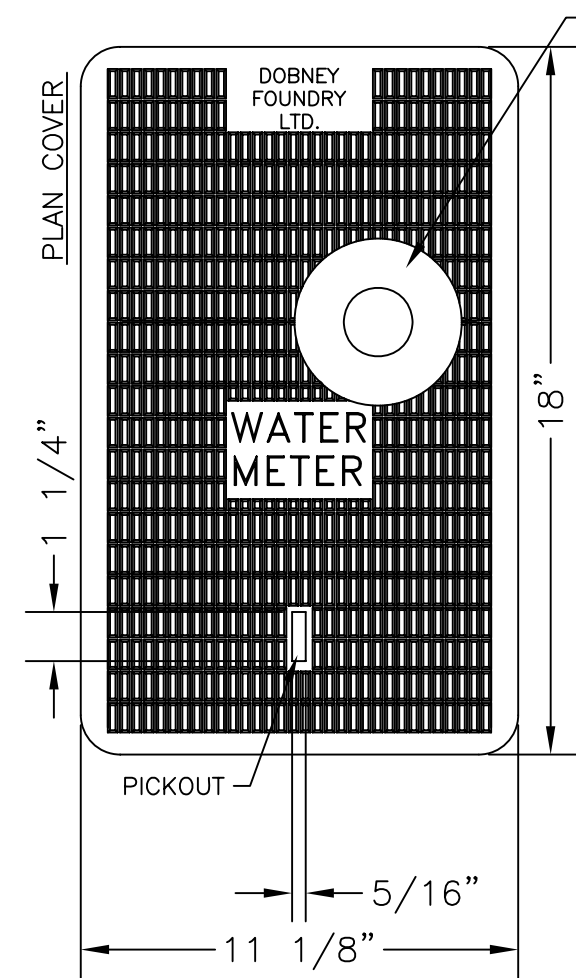

PLAN - COVER U/S REINF.

© 1997-DOBNEY FOUNDRY LTD. All rights reserved
No part of this drawing may be reproduced or
transmitted in any form or by any means without
the written consent of DOBNEY FOUNDRY LTD.

DOBNEY FOUNDRY LTD.
13101-78A AVE.
SURREY, B.C. V3W 9B6

LOADING :

LID WITH REMOTE READ RECESS

NO.
NO.37 RECESS