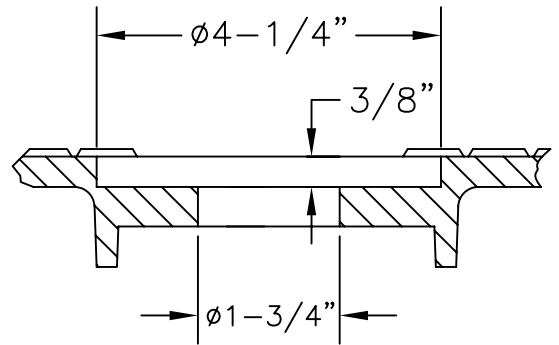

PLAN - COVER U/S REINF.

© 1997-DOBNEY FOUNDRY LTD. All rights reserved
No part of this drawing may be reproduced or
transmitted in any form or by any means without
the written consent of DOBNEY FOUNDRY LTD.

DOBNEY FOUNDRY LTD.
13101-78A AVE.
SURREY, B.C. V3W 9B6

LOADING :

LID WITH REMOTE READ RECESS

NO.
NO.37 RECESS