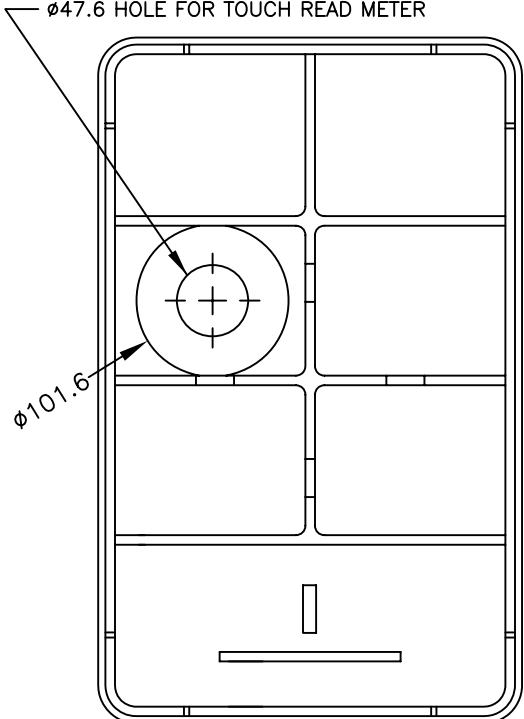

PLAN - COVER U/S REINF.

APPROX. WEIGHT: 12.25KG

 DOBNEY FOUNDRY LTD. SURREY B.C.	
RATING-	
LID WITH TOUCH READ HOLE	NO. NO.37 TR