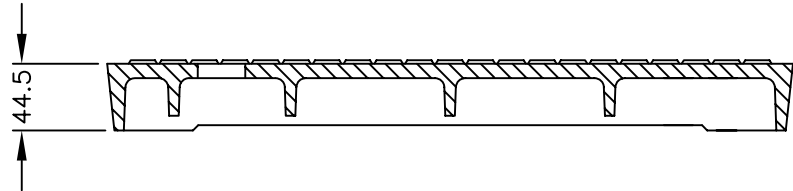

PLAN - COVER U/S REINF.

APPROX. WEIGHT: 12.25KG

 DOBNEY FOUNDRY LTD. SURREY B.C.	
RATING-	
LID WITH TOUCH READ HOLE	NO. NO.37 TR