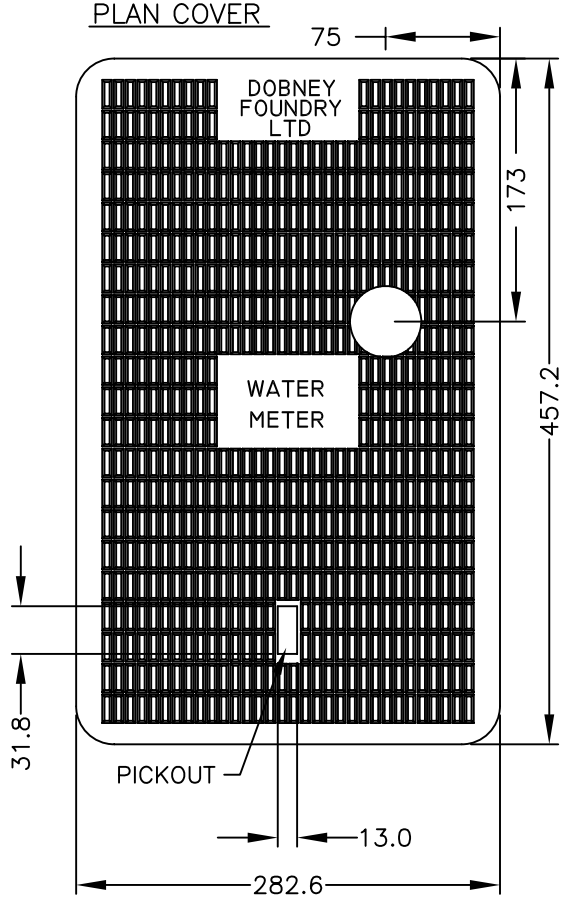

PLAN - COVER U/S REINF.

APPROX. WEIGHT: 12.25KG

 DOBNEY FOUNDRY LTD. SURREY B.C.	
RATING-	
LID WITH TOUCH READ HOLE	NO. NO.37 TR