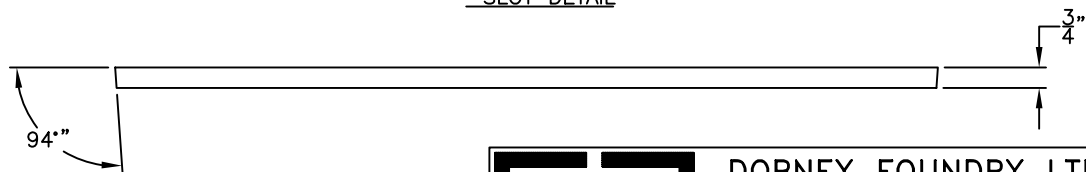

PLAN

Weights IN Lbs IN Kilos  
Iron 36.92 16.75

NOTE: QTY14 TO MAKE CIRCLE WITH 1/16" GAPS BETWEEN SECTIONS.

DOBNEY FOUNDRY LTD.  
SURREY B.C.

RATING-H-20 DUCTILE IRON

VANCOUVER AQUARIUM  
CIRCLE GRATE 5' RADIUS.