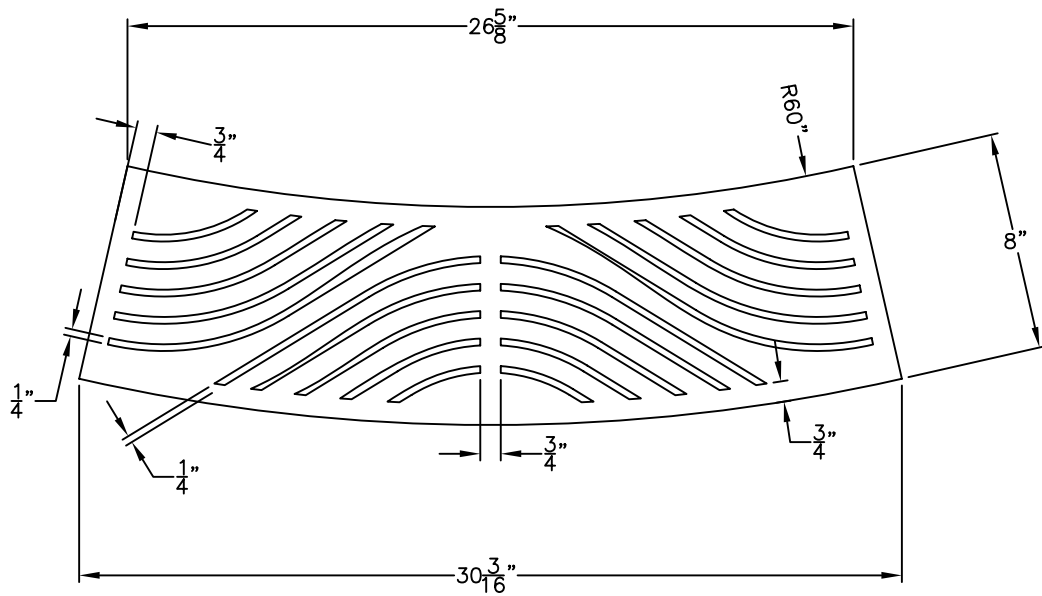

PLAN

Weights IN Lbs IN Kilos  
Iron 36.92 16.75

NOTE: QTY14 TO MAKE CIRCLE WITH 1/16" GAPS BETWEEN SECTIONS.

DOBNEY FOUNDRY LTD.  
SURREY B.C.

RATING-H-20 DUCTILE IRON

VANCOUVER AQUARIUM  
CIRCLE GRATE 5' RADIUS.

NO.  
TWS5R