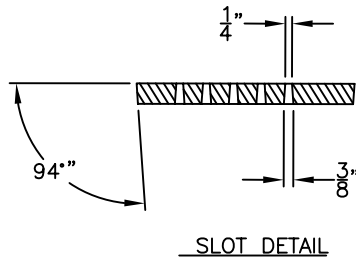

PLAN

Weights IN Lbs IN Kilos  
Iron 36.92 16.75

NOTE: QTY14 TO MAKE CIRCLE WITH 1/16" GAPS BETWEEN SECTIONS.

DOBNEY FOUNDRY LTD.  
SURREY B.C.

RATING-H-20 DUCTILE IRON

VANCOUVER AQUARIUM  
CIRCLE GRATE 5' RADIUS.

NO.  
TWS5R